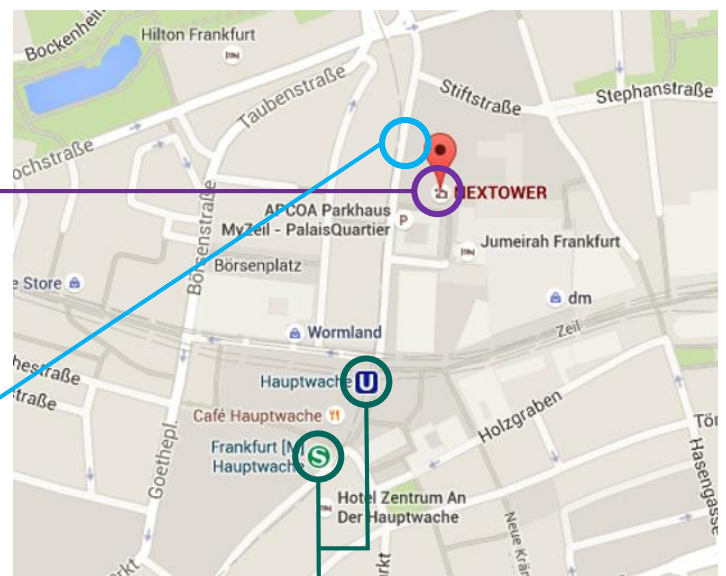

Directions

Welcome to Dentons in Frankfurt

Planning to visit us? Then it would be our pleasure to welcome you to the NEXTOWER in downtown Frankfurt. Our offices are centrally located and can be easily accessed by car or by public transportation. We look forward to seeing you soon at Dentons.

Dentons Frankfurt
NEXTOWER
Thurn-und-Taxis-Platz 6
60313 Frankfurt am Main
D +49 69 4500 120

MyZeil Parking Garage
Große Eschenheimer Straße 10-14
60313 Frankfurt am Main

RMV-Hauptwache Station

“S-Bahn” (City Train): S1, S2, S3, S4, S5, S6, S8, S9
“U-Bahn” (Metro): U1, U2, U3, U6, U7, U8

By car

If you plan on arriving by car, please use the parking garage at the adjacent MyZeil shopping center directly next to the NEXTOWER building where our offices are located.

Use the exit from the parking garage that leads directly from the parking deck into the NEXTOWER and which is situated directly opposite the entry gate for vehicles at Level 3. Alternatively, you can also exit the parking garage via the MyZeil shopping center and proceed to the NEXTOWER above ground via the Thurn-und-Taxis-Platz exit.

By public transportation

The Hauptwache station is just three minutes' walk from the NEXTOWER where our offices are located.

Almost all S-Bahn city trains (except for S7) in Frankfurt stop at Hauptwache station. Therefore, there are plenty of fast and easy connections from Frankfurt Airport (approximately 15 minutes) and from Frankfurt Central train station (“Hauptbahnhof”; approximately 3 minutes).